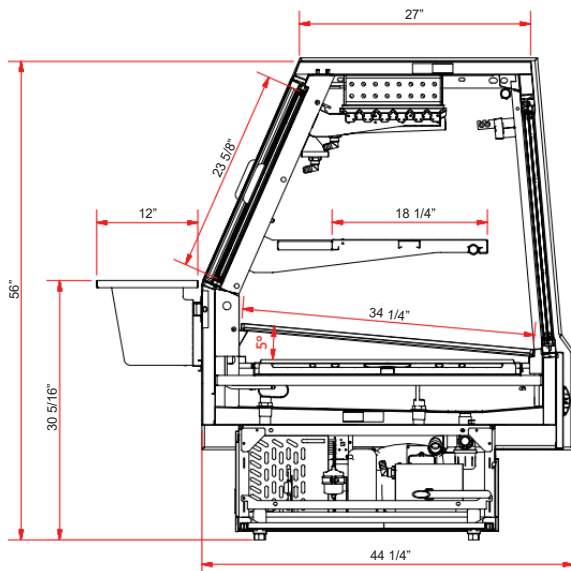

DC-DCSD

Straight glass, Self contained

REFRIGERATED DELI/MEAT/CHEESE/SALAD CASE

Standard Features

- Self contained unit
- Gravity cooling - top and bottom
- Stainless steel worktop
- Triple pair front glass
- Automatic defrost system
- Display space thermometer
- Electronic temperature controller with digital display
- Front glass warm air blast
- Movable work shelf
- Interior made of stainless steel
- LED lighting
- Front bumper - multiple colours available

Options

- Different colours available upon special order
- Remote compressor

Metal element colours

- Black, White or Stainless Steel
- Other colors available upon request

Technical Drawing

Dimensions

Model	Dimension W x D x H	Weight (lbs / kg)
DC-DCSD-4	53" x 44 1/4" x 56"	-
DC-DCSD-6	77 1/8" x 44 1/4" x 56"	-
DC-DCSD-8	102" x 44 1/4" x 56"	-
DC-DCSD-12	151" x 44 1/4" x 56"	-